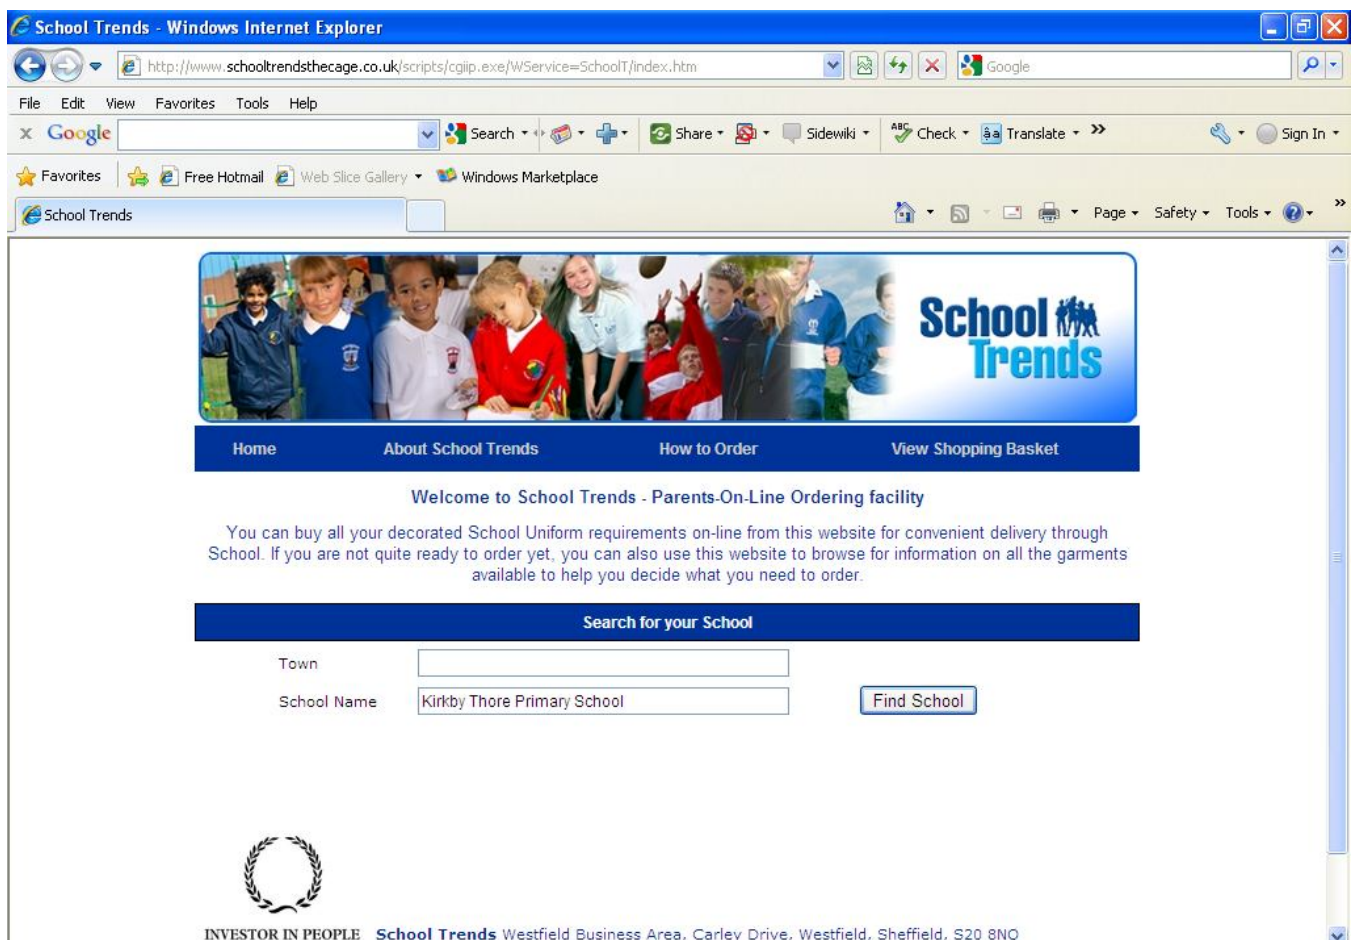

Click on **find school**.

Click on **view order garments**

You will then be asked for your child name and class (These details will then be attached to the uniform parcel when it arrives)

Click **view products** and you will be taken to the items available in our Uniform range.